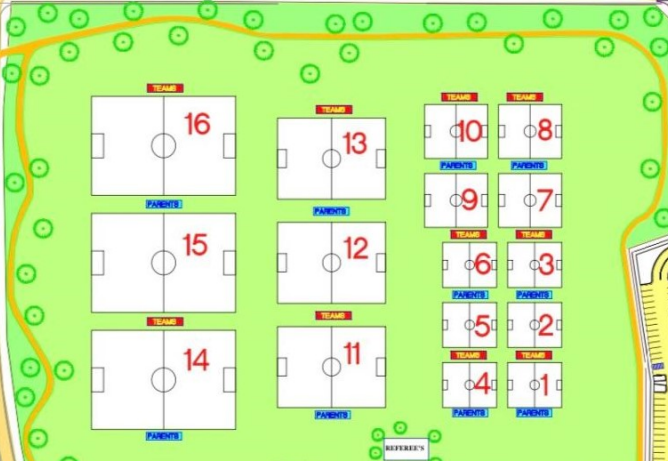

TO SYCAMORE AVENUE

PARKING AREA

TO 8th STREET

FUTURE NEVADA STREET R.O.M. GRAVEL ROAD

PRACTICE FIELDS

PARKING AREA

PARKING AREA

COLLEGE BLVD.

FIELD LAYOUT

TEAMS

SIDE OF FIELD FOR SOCCER TEAMS ONLY

PARENTS

SIDE OF FIELD FOR PARENTS AND SPECTATORS

CIELO-GRANDE RECREATION COMPLEX

TO UNION AVENUE